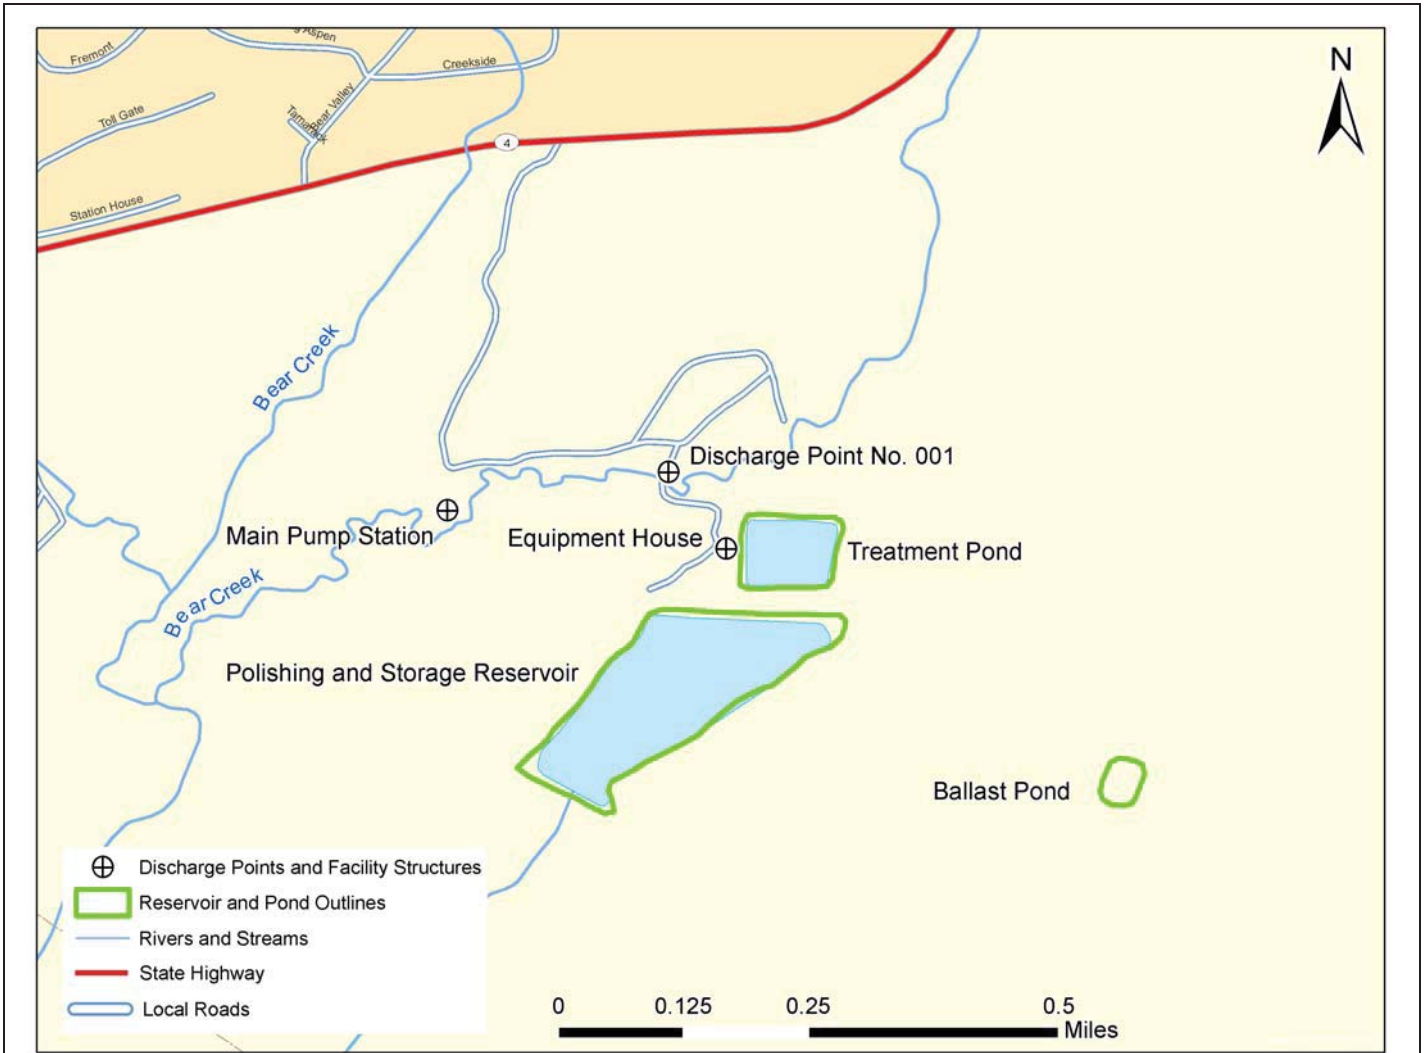

**ATTACHMENT B – MAP**

**SITE LOCATION MAP**

BEAR VALLEY WATER DISTRICT  
BEAR VALLEY WASTEWATER TREATMENT FACILITY  
ALPINE COUNTY